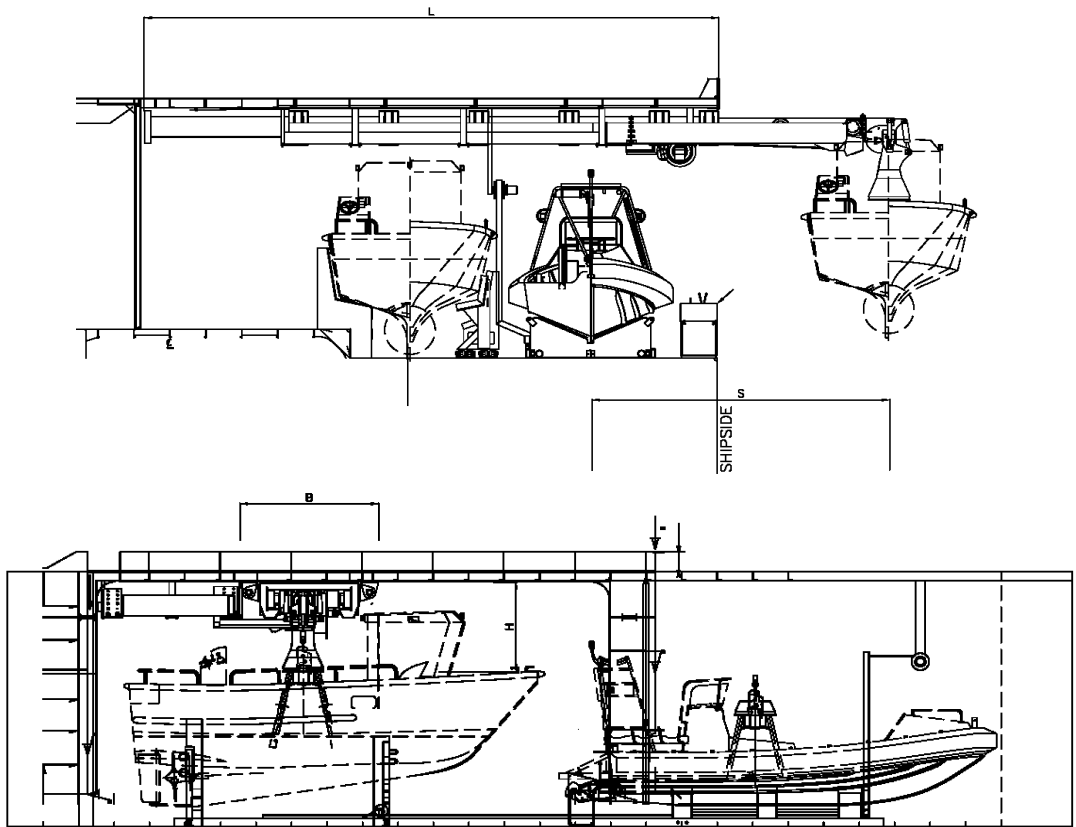

## One arm davit.

- Type : TSB
- SWL : 4500 kg – 28000 kg
- Power : Hydraulic + stored power after latest SOLAS.
- Typical users : Seismic ships, Supply ships , Passenger ships, Cruise Ships and Ro-Ro ships.
- Approval : NMD or on request.
- Certificate : CE marking according to the Marine Equipment Directive

Can be fitted with optional equipment :

Self Tension, Shockabsorber, Anti Pendulation Device, Line Puller, Hydraulic End Stop, Remote control.

Main dimensions (mm)					
Type	S	B	H	L	Weight
TSB-3250	3550	2300	690	3800	2000 kg
TSB-10000	6500	3750	1500	9550	8100 kg
TSB-15000	4000	2500	2400	5000	7500 kg
TSB-28000	10000	2700	1500	14000	21000kg

Other sizes/ dimensions available on request