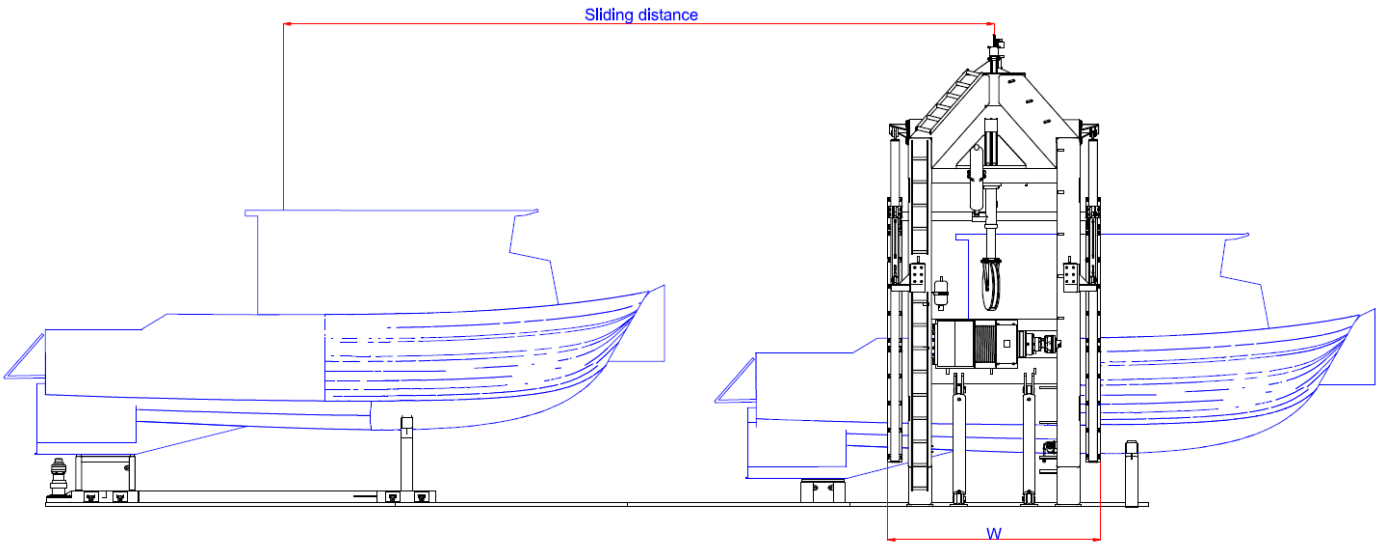

VESTDAVIT PLR-14000

Work Boat Davit with

Dual Boat Stowage

VESTDAVIT PLR-14000

Single point davit with trolley system for large work boats. The davit is equipped with guiding frame and dynamic shock absorber as standard. Sliding distance and rails to be customized.

- Typical users : Offshore and Navy vessels.
- Capacity : 14000 kg
- Power : Hydraulic and stored power according to SOLAS
- Optional equip. : Self tension winch system, hydraulic line puller, hydraulic end stop, remote control unit.
- Approvals : NMD, DNV
- Certificate : CE marking according to the Marine Equipment Directive

| Main dimensions and Technical Specifications | | | | | |
|--|-----------|-----------|-----------|-------------|-----------------|
| Type | H (mm) | D (mm) | W (mm) | SWL (kg) | Weight* (kg) |
| PLR-14000 | 8100 | 5300 | 3650 | 14000 | 15000 |