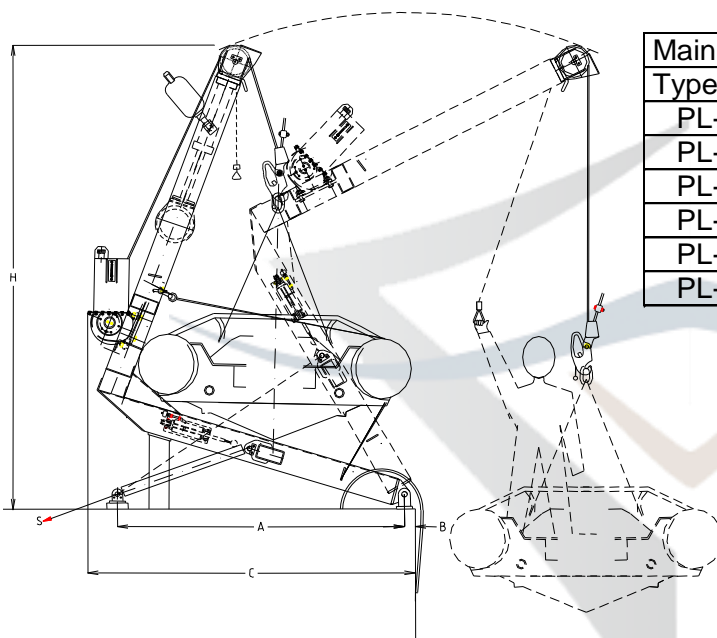

FRC / MOB Boat Davit

VESTDAVIT PL- type

VESTDAVIT PL-TYPE

The PL type davit is a single point davit for small Mob's. The davit is characterized by it's compact design and low weight.

- Typical users** : Ferries, High Speed Ferries, Supply vessels, Fishing Vessels and Merchant vessels.
- Capacity** : 1000-3000 kg, 4-8 m length
- Power** : Hydraulic
- Optional equip.** : Hydraulic shockabsorber, Self Tension
- Approvals** : NMD, DOT, Lloyds, DNV, USCG.
- Certificate** : CE marking according to the Marine Equipment Directive

Main dimensions (mm):

Type	A	B	C	H	L
PL-1000	2150	80	2600	3480	1800
PL-1200	2150	80	2600	3480	1800
PL-1500	2500	100	2700	3450	2140
PL-2000	2500	100	2700	3450	2140
PL-2500	3165	160	3450	4200	2140
PL-3000	3150	160	3400	4370	2140

Technical specifications (kg)

Type	SWL	Weight	S
PL-1000	1000	750	2116
PL-1200	1200	750	2555
PL-1500	1500	850	3135
PL-2000	2000	850	4085
PL-2500	2500	1250	5020
PL-3000	3000	1350	6025