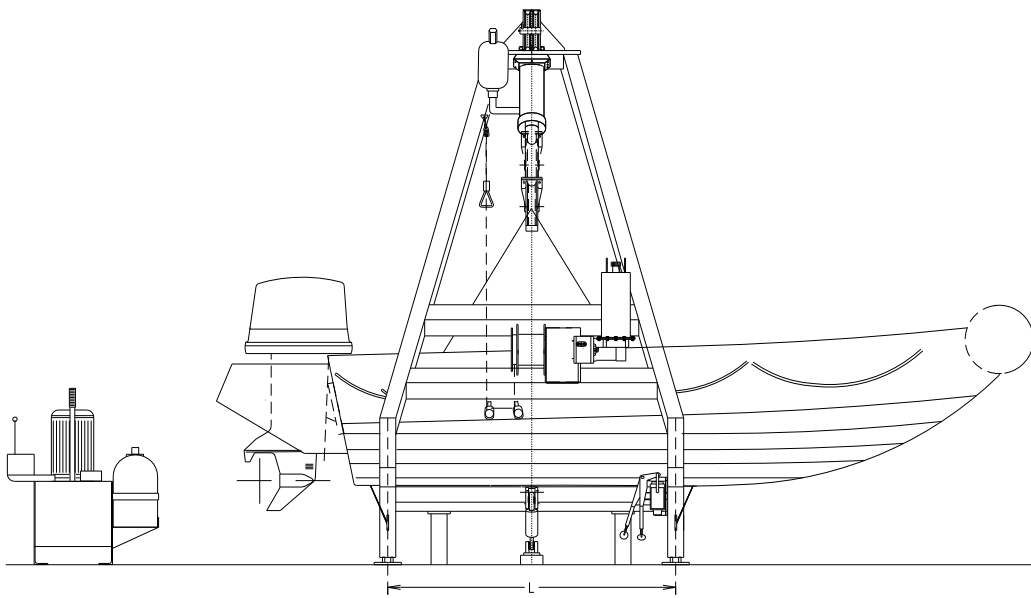

FRC / MOB Boat Davit

VESTDAVIT PL- type

VESTDAVIT PL-TYPE

The PL type davit is a single point davit for small Mob's. The davit is characterized by it's compact design and low weight.

- Typical users** : Ferries, High Speed Ferries, Supply vessels, Fishing Vessels and Merchant vessels.
- Capacity** : 1000-3000 kg, 4-8 m length
- Power** : Hydraulic
- Optional equip.** : Hydraulic shockabsorber, Self Tension
- Approvals** : NMD, DOT, Lloyds, DNV, USCG.
- Certificate** : CE marking according to the Marine Equipment Directive

Main dimensions (mm):

Type	A	B	C	H	L
PL-1000	2150	80	2600	3480	1800
PL-1200	2150	80	2600	3480	1800
PL-1500	2500	100	2700	3450	2140
PL-2000	2500	100	2700	3450	2140
PL-2500	3165	160	3450	4200	2140
PL-3000	3150	160	3400	4370	2140

Technical specifications (kg)

Type	SWL	Weight	S
PL-1000	1000	750	2116
PL-1200	1200	750	2555
PL-1500	1500	850	3135
PL-2000	2000	850	4085
PL-2500	2500	1250	5020
PL-3000	3000	1350	6025