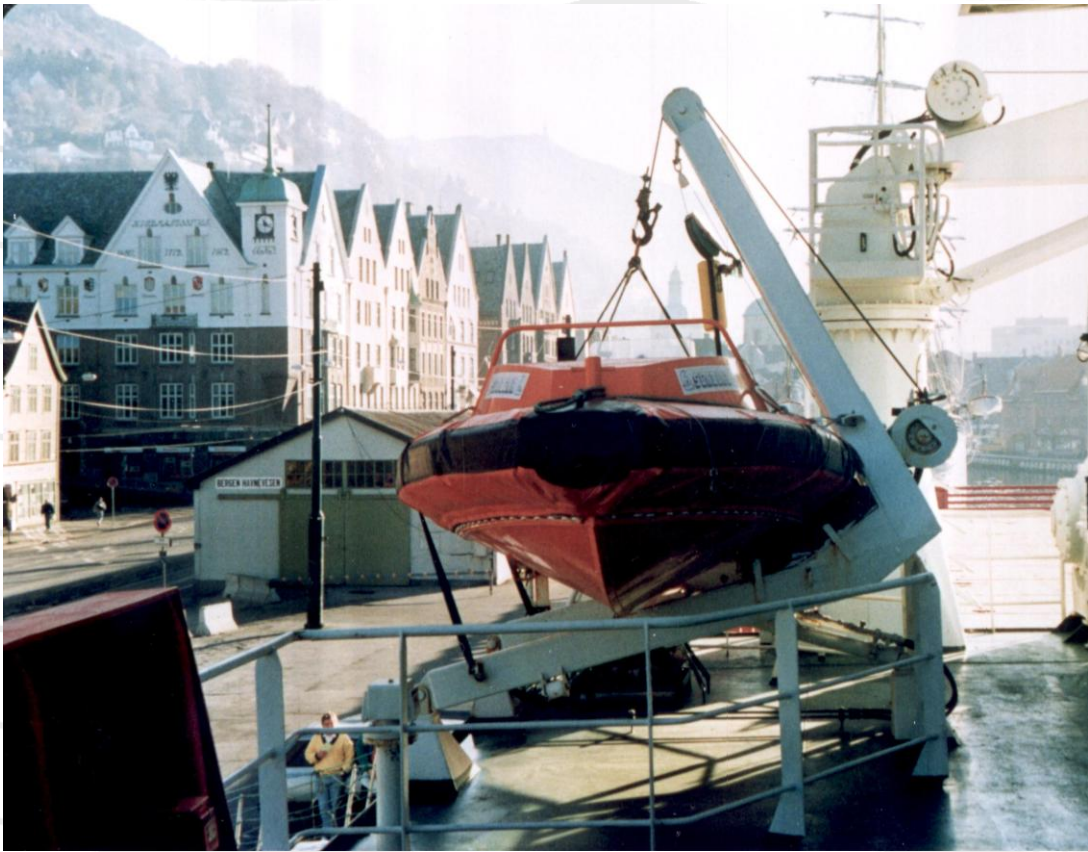

FRC / MOB Boat Davit

VESTDAVIT PL- type

VESTDAVIT PL-TYPE

The PL type davit is a single point davit for small Mob's. The davit is characterized by it's compact design and low weight.

- Typical users** : Ferries, High Speed Ferries, Supply vessels, Fishing Vessels and Merchant vessels.
- Capacity** : 1000-3000 kg, 4-8 m length
- Power** : Hydraulic
- Optional equip.** : Hydraulic shockabsorber, Self Tension
- Approvals** : NMD, DOT, Lloyds, DNV, USCG.
- Certificate** : CE marking according to the Marine Equipment Directive

Technical specifications (kg)

Type	SWL	Weight	S
PL-1000	1000	750	2116
PL-1200	1200	750	2555
PL-1500	1500	850	3135
PL-2000	2000	850	4085
PL-2500	2500	1250	5020
PL-3000	3000	1350	6025