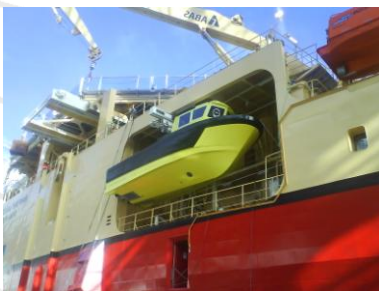

**MOB /FRC / Work Boat Davit**  
**SINGLE POINT TELESCOPIC DAVIT**  
**VESTDAVIT TDB**

**Patented**

# SINGLE POINT TELESCOPIC DAVIT

One arm telescopic davit.

- Types : TSB / TDB  
 SWL : 2000 - 2800 kg (Other sizes / dimensions available on request)  
 Power : Hydraulic + stored power after latest SOLAS.  
 Typical users : Seismic ships, Supply ships , Passenger ships, Cruise Ships and Ro-Ro ships.  
 Approval : NMD, MSA, DNV.  
 Certificate : CE marking according to the Marine Equipment Directive