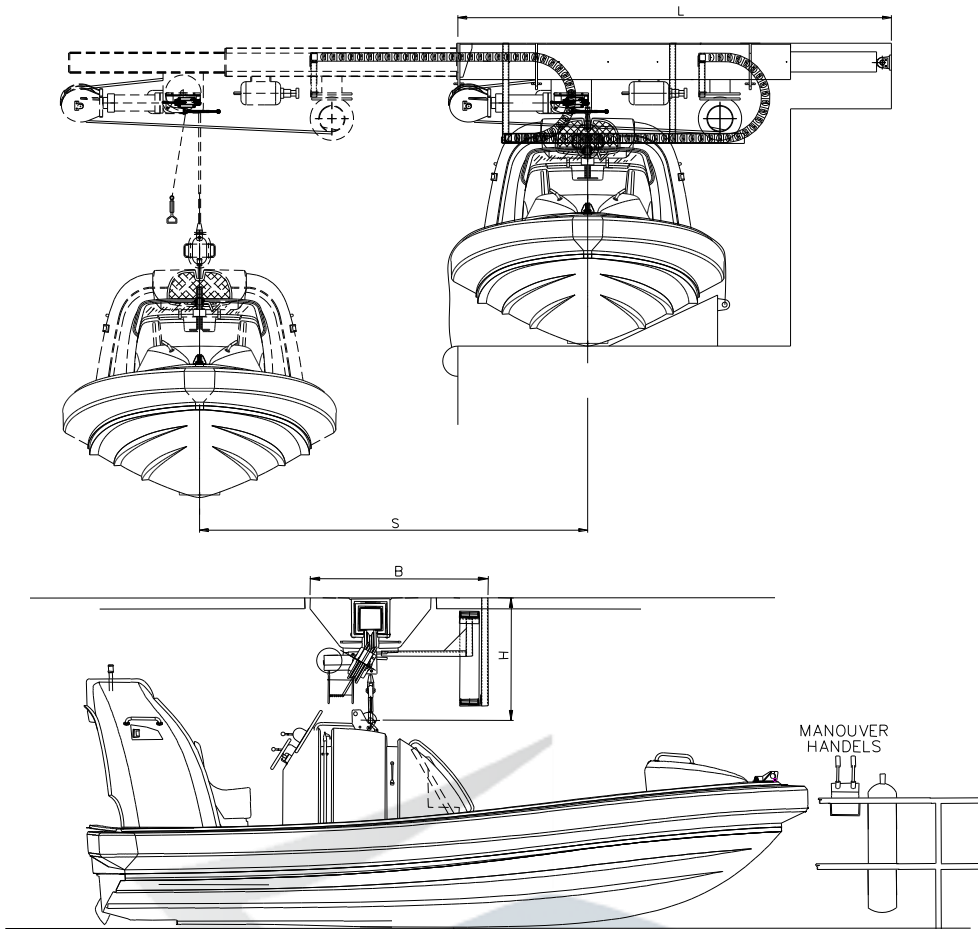

**MOB /FRC / Work Boat Davit**  
**SINGLE POINT TELESCOPIC DAVIT**  
**VESTDAVIT TDB**

**Patented**

# SINGLE POINT TELESCOPIC DAVIT

One arm telescopic davit.

- Types : TSB / TDB  
 SWL : 2000 - 2800 kg (Other sizes / dimensions available on request)  
 Power : Hydraulic + stored power after latest SOLAS.  
 Typical users : Seismic ships, Supply ships , Passenger ships, Cruise Ships and Ro-Ro ships.  
 Approval : NMD, MSA, DNV.  
 Certificate : CE marking according to the Marine Equipment Directive

Can be fitted with optional equipment :

Self Tension, Shockabsorber, Anti Pendulation Device, Line Puller, Hydraulic End Stop.

Main dimensions (mm)					
Type	S	B	H	L	Weight
TSB-3250	3550	2300	690	3800	2000 kg
TSB-10000	6500	3750	1500	9550	8100 kg
TSB-15000	4000	2500	2400	5000	7500 kg
TSB-28000	10000	2700	1500	14000	21000kg

Main dimensions (mm)					
Type	S	B	H	L	Weight
TDB-3250	2700	2260	960	3900	1900 kg
TDB-3600	3700	2300	1080	3900	2500 kg
TDB-7000	4200	3100	1520	4400	4900 kg
TDB-10000	4200	3150	1550	4400	5500 kg
TDB-12000	4200	3250	1600	4400	5700 kg