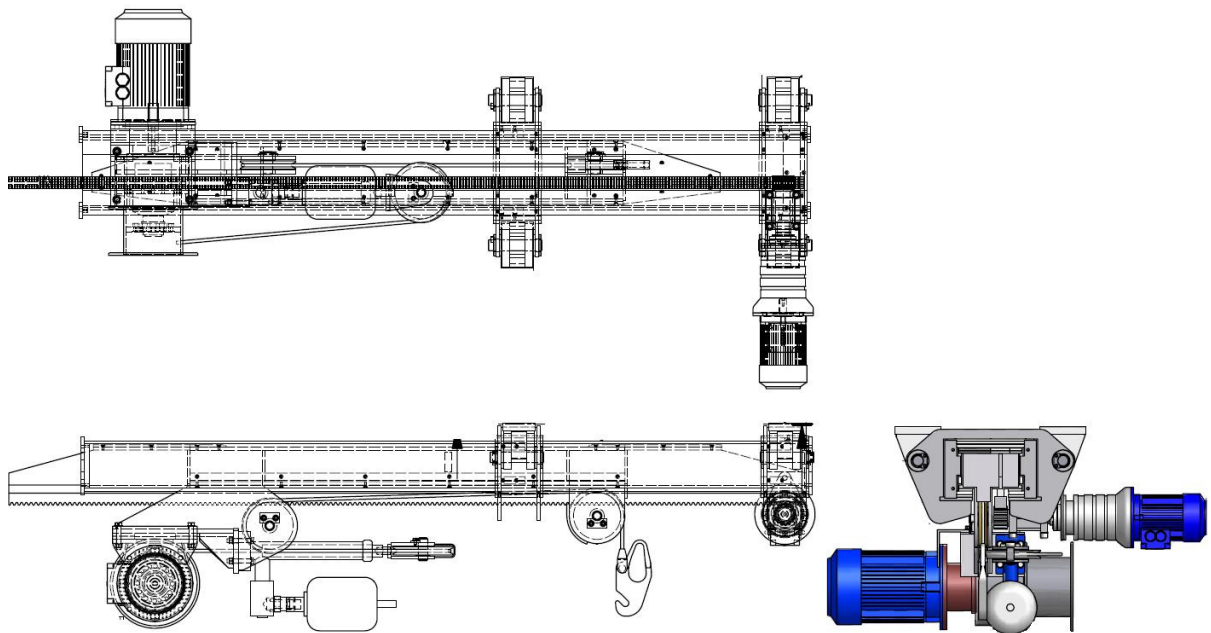

MOB /FRC / Work Boat Davit
ALL ELECTRIC
SINGLE POINT TELESCOPIC DAVIT

Patented

ALL ELECTRIC

SINGLE POINT TELESCOPIC DAVIT

One arm telescopic davit.

- Types** : TDBE
- SWL** : 2200 - 10000 kg
- Power** : Electric + stored power in compliance with latest SOLAS.
- Typical users** : Navy, Passenger ships, Cruise Ships and Ro-Ro ships.
- Approval** : NMD or on request.
- Certificate** : CE marking according to the Marine Equipment Directive

Can be fitted with optional equipment :

Self Tension, Shockabsorber, Anti Pendulation Device, Line Puller, Electric End Stop, Remote control.

Main dimensions (mm)					
Type	S	B	H	L	E
TDBE-2200	790	1570	908	3300	1100

Technical specifications		
Type	SWL	Weight
TDBE-2200	2200 kg	1400 kg

Other sizes/ dimensions available on request