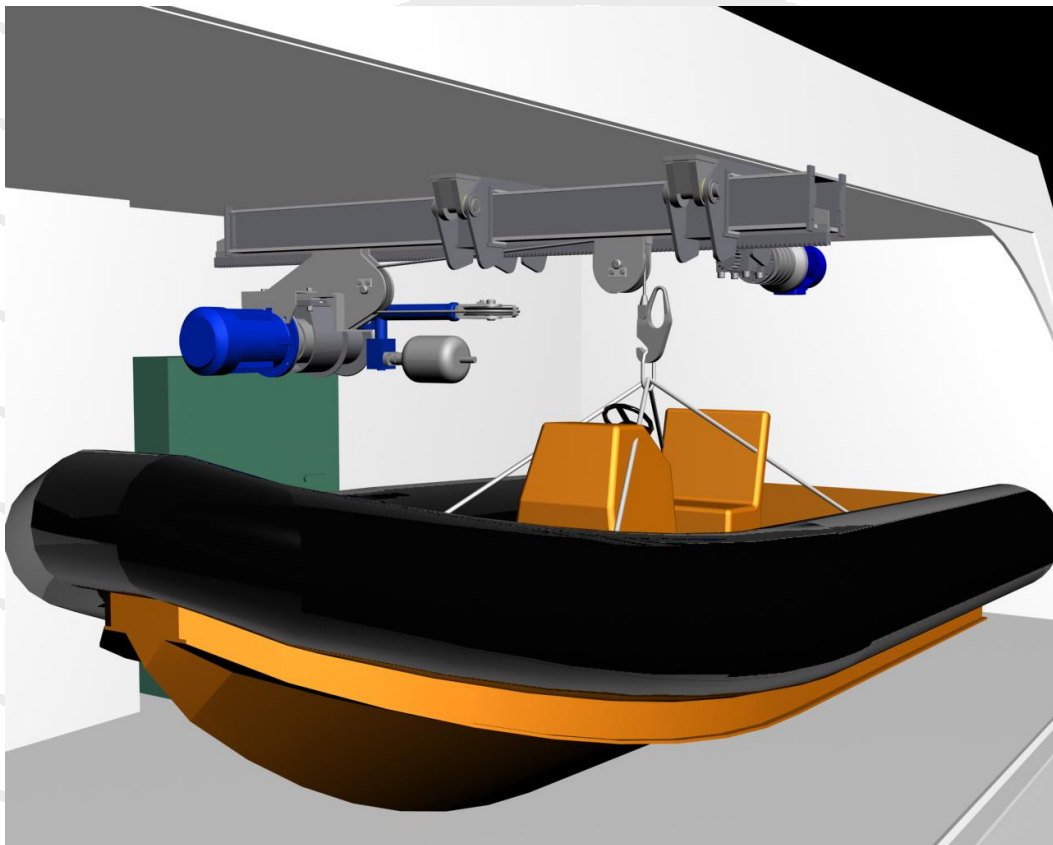

MOB /FRC / Work Boat Davit
ALL ELECTRIC
SINGLE POINT TELESCOPIC DAVIT

Patented

ALL ELECTRIC

SINGLE POINT TELESCOPIC DAVIT

One arm telescopic davit.

- Types** : TDBE
- SWL** : 2200 - 10000 kg
- Power** : Electric + stored power in compliance with latest SOLAS.
- Typical users** : Navy, Passenger ships, Cruise Ships and Ro-Ro ships.
- Approval** : NMD or on request.
- Certificate** : CE marking according to the Marine Equipment Directive

Can be fitted with optional equipment :

Self Tension, Shockabsorber, Anti Pendulation Device, Line Puller, Electric End Stop, Remote control.

Main dimensions (mm)					
Type	S	B	H	L	E
TDBE-2200	790	1570	908	3300	1100

Technical specifications		
Type	SWL	Weight
TDBE-2200	2200 kg	1400 kg

Other sizes/ dimensions available on request