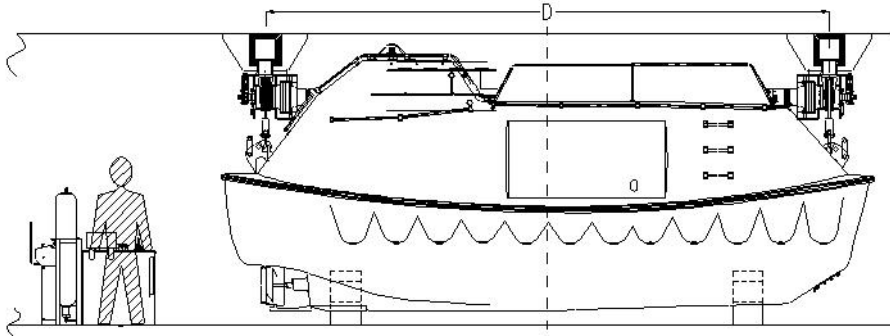

LIFEBOAT / TENDER DAVIT

Two point telescopic davit for special purposes.

Patented

LIFEBOAT / TENDER DAVIT

Two point telescopic davit for special purposes.

Types : 2TSB / 2TDB

SWL : 5000 - 24000 kg

Power : Hydraulic + stored power after latest SOLAS.

Self Tension, Shockabsorber, Line Puller, Hydraulic End Stop.

Main dimensions (mm)				SWL
Type	Type	D	S	kg
2TDB-5000	2TSB-5000			
2TDB-7000	2TSB-7000	6200	3100	7000
2TDB-9000	2TSB-9000	7750	4500	9000
2TDB-13000	2TSB-13000	8700	5000	13000
2TDB-18000	2TSB-18000	9600	5500	18000
2TDB-24000	2TSB-24000			