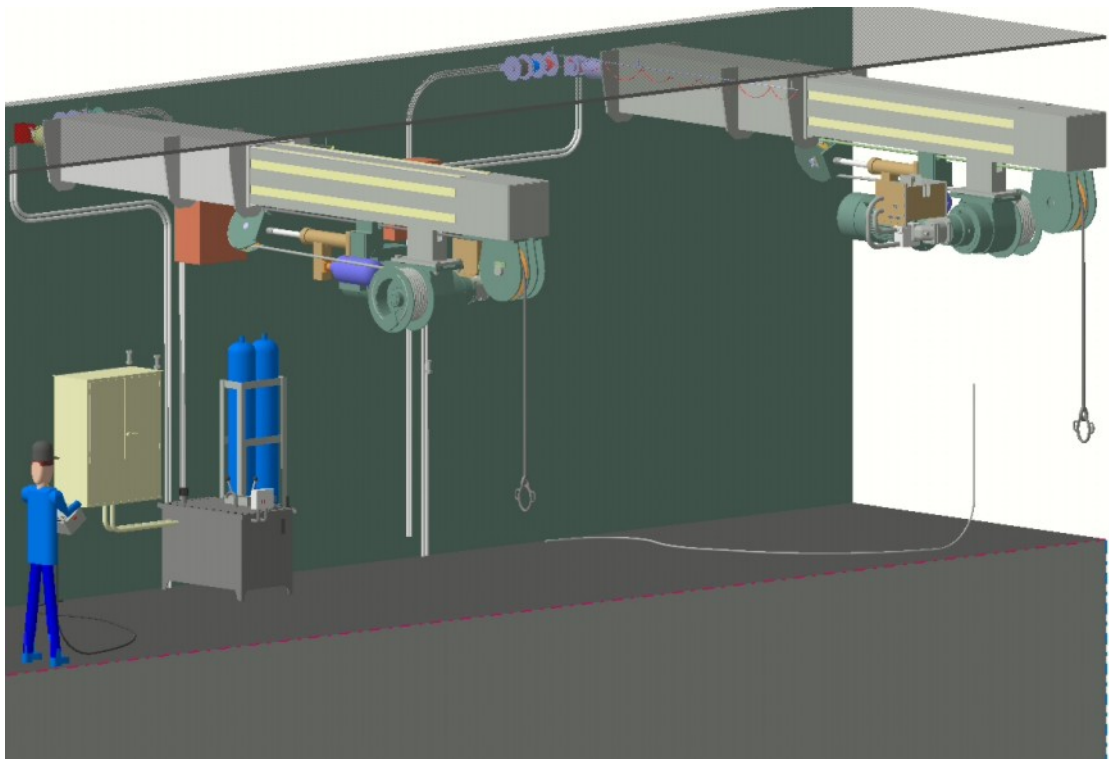

LIFEBOAT / TENDER DAVIT

Two point telescopic davit for special purposes.

Patented

LIFEBOAT / TENDER DAVIT

Two point telescopic davit for special purposes.

Types : 2TSB / 2TDB

SWL : 5000 - 24000 kg

Power : Hydraulic + stored power after latest SOLAS.

Typical users : Seismic ships, Supply ships, Passenger Ships, Cruise ships and Ro-Ro ships.

Approval : NMD or on request.

Certificate : CE marking according to the Marine Equipment Directive

Can be fitted with optional equipment as:

Self Tension, Shockabsorber, Line Puller, Hydraulic End Stop.

Main dimensions (mm)				SWL
Type	Type	D	S	kg
2TDB-5000	2TSB-5000			
2TDB-7000	2TSB-7000	6200	3100	7000
2TDB-9000	2TSB-9000	7750	4500	9000
2TDB-13000	2TSB-13000	8700	5000	13000
2TDB-18000	2TSB-18000	9600	5500	18000
2TDB-24000	2TSB-24000			