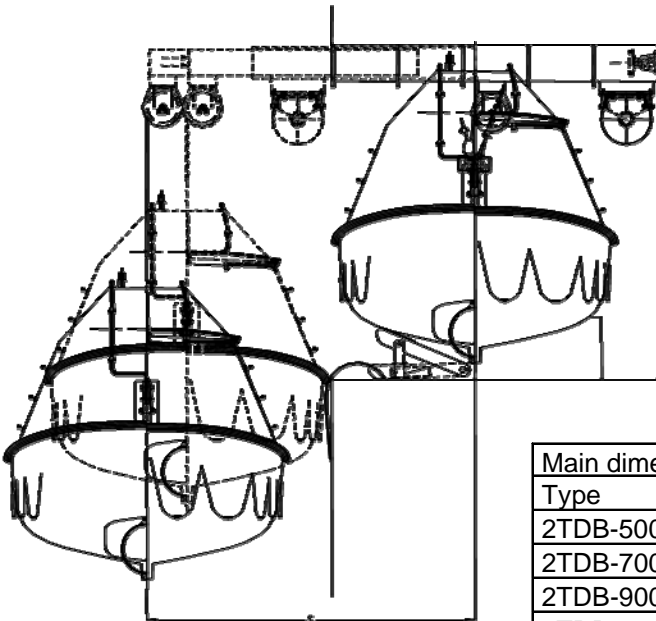

LIFEBOAT / TENDER DAVIT

Two point telescopic davit for special purposes.

Patented

LIFEBOAT / TENDER DAVIT

Two point telescopic davit for special purposes.

Types : 2TSB / 2TDB

SWL : 5000 - 24000 kg

Power : Hydraulic + stored power after latest SOLAS.

Self Tension, Shockabsorber, Line Puller, Hydraulic End Stop.

Main dimensions (mm)				SWL
Type	Type	D	S	kg
2TDB-5000	2TSB-5000			
2TDB-7000	2TSB-7000	6200	3100	7000
2TDB-9000	2TSB-9000	7750	4500	9000
2TDB-13000	2TSB-13000	8700	5000	13000
2TDB-18000	2TSB-18000	9600	5500	18000
2TDB-24000	2TSB-24000			