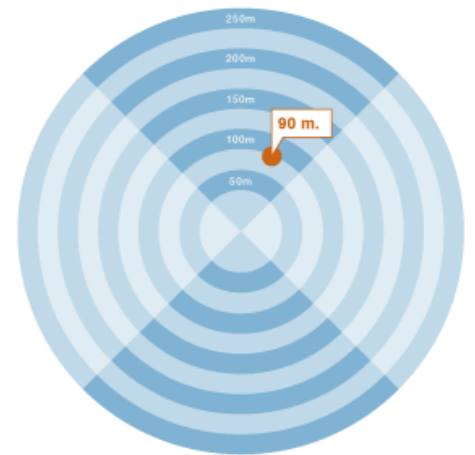

Medium range mooring operations
Emergency Towing Arrangements
Rescue operations

Article 1005	PLT Launching Unit	1
	1 Air Cylinder, 300bars/4350psi or 200bars/2900psi	
	1 Launching Unit	
	1 Cover for air cylinder	
Article 6303	Launching Tube PL T 75	1
Article 6101	Projectile Ball	2
	Typical shooting range with a dry and clean line with 5mm (art no. 6109): 90m	
Article 6201	Line box 5mm floating line	1
	Line box containing line art no 6109, polypropylene (120m). Breaking strength 440kg. Floats and has a very bright yellow color. Breaking strength: 440kg.	
	Other options of line on request	
	User Manual and USB stick included	

Operations

Launches an orange rubber ball that pulls a 5mm bright yellow floating line of 90 meters. The ball can land on deck and it is filled with a liquid in order to avoid bouncing and freezing.

The PLT 75 increases your safety zone for your equipment and personnel. It is commonly used in mooring, vessel to vessel and general line transfer operations.

Typical shooting range with a dry and clean line of 5mm is 90 meters.