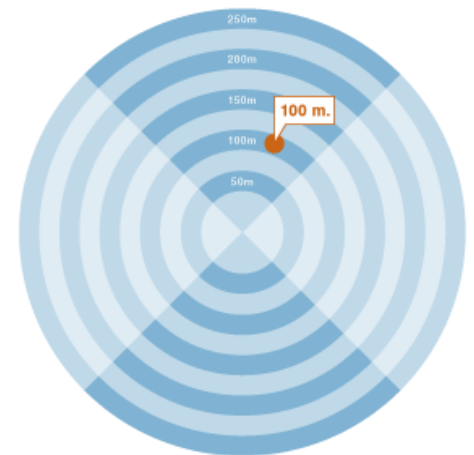

PLT[®] Mini Complete

Ideal for smaller rescue vessels or where high maneuverability is needed at sea or land.

Article 4020	PLT Mini Launching Unit	1
Article 4101	Projectile PLT Mini 100	2
Article 4102	Projectile PLT Mini Rubber	1
Article 4200	Loading Device	1
Article 4202	Line box 2mm-nylon line Line box containing safety line (90m of art no 4110). Breaking strength : 190kg	1
Article 4006	Disposable 33gr CO2 cartridges. Comes in a 4-pack. Note that these can be shipped by Air as dangerous goods. Other options of line on request User Manual and USB Stick included	1

Operations

The Mini is a light weight shoulder launched line thrower. It is very popular among users both at sea and on land, who requires a mobile linethrower. We currently have 7 different projectiles that can be used in various types of operations with a wide range of lines.