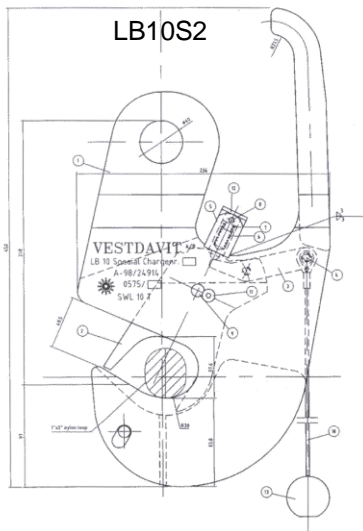

Safety Hook

VESTDAVIT Offload Release Hook

VESTDAVIT LB-Hook is an offload hook designed for use with a fixed eye attached to the boat (wire fall attached hook).

The hook is equipped with handle for easy control. The release is by an outside trigger rope. After release, the hook will remain in a position ready to connect again.

An extern toggle line to the hook can be attached to guide the hook to the lifting point.

VESTDAVIT LB-HOOKS are Certified SAFETY HOOKS with SWL from 1.5 - 10 T.

Patented

Safety Hook

VESTDAVIT Offload Release Hook

- Material: Stainless Steel
- CE certified by The Marine Equipment Directive.
- Complies with SOLAS, NMD and USCG regulations
- Patented

Type	SWL	WEIGHT	A	B	C	D	E	F	G
LB 1,5	1,5 T	2,3 Kg	240	115	∅ 28	∅ 17	130	32	16
LB 2,5	2,5 T	4,7 Kg	320	173	∅ 28	∅ 28	160	34	20
LB 4	4,0 T	7,2 Kg	350	194	∅ 28	∅ 30	175	40	24
LB 6,5	6,5 T	8,7 Kg	355	194	∅ 28	∅ 30	180	52	28
LB10S2	10,0 T	19,4 Kg	450	262	∅ 49,5	∅ 40	236	56	38
LB20	20,0 T	45 Kg	472	335	∅ 60	∅ 71	275	78	60

T = Metric tonnes, measurements in mm