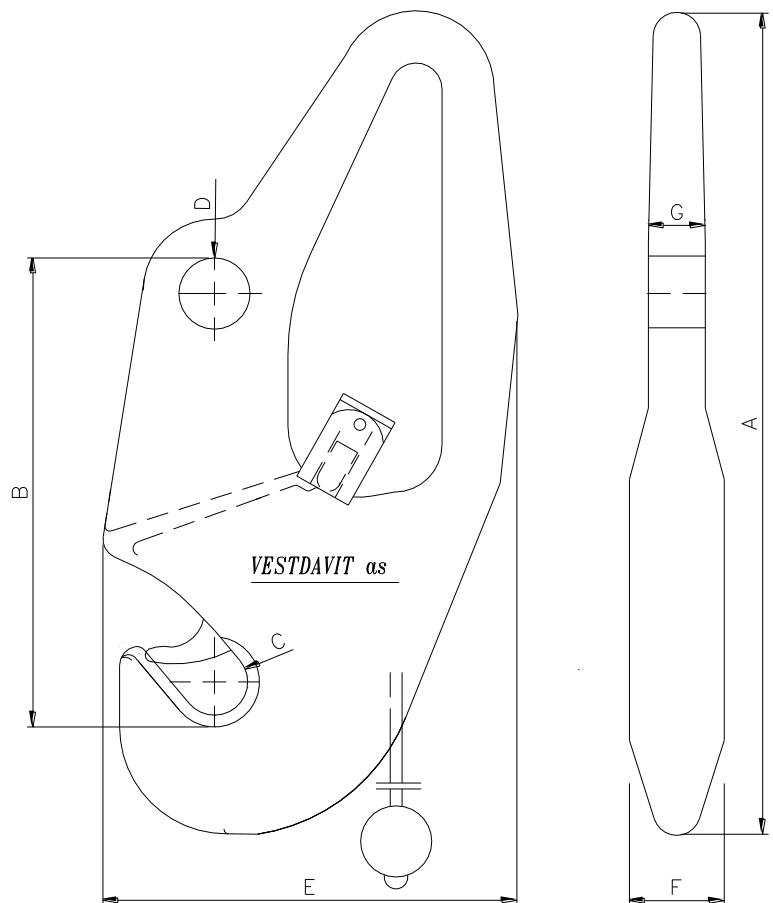

Safety Hook

VESTDAVIT Offload Release Hook

VESTDAVIT LB-Hook is an offload hook designed for use with a fixed eye attached to the boat (wire fall attached hook).

The hook is equipped with handle for easy control. The release is by an outside trigger rope. After release, the hook will remain in a position ready to connect again.

An extern toggle line to the hook can be attached to guide the hook to the lifting point.

VESTDAVIT LB-HOOKS are Certified SAFETY HOOKS with SWL from 1.5 - 10 T.

Patented

Safety Hook

VESTDAVIT Offload Release Hook

- Material: Stainless Steel
- CE certified by The Marine Equipment Directive.
- Complies with SOLAS, NMD and USCG regulations
- Patented

Type	SWL	WEIGHT	A	B	C	D	E	F	G
LB 1,5	1,5 T	2,3 Kg	240	115	∅ 28	∅ 17	130	32	16
LB 2,5	2,5 T	4,7 Kg	320	173	∅ 28	∅ 28	160	34	20
LB 4	4,0 T	7,2 Kg	350	194	∅ 28	∅ 30	175	40	24
LB 6,5	6,5 T	8,7 Kg	355	194	∅ 28	∅ 30	180	52	28
LB10S2	10,0 T	19,4 Kg	450	262	∅ 49,5	∅ 40	236	56	38
LB20	20,0 T	45 Kg	472	335	∅ 60	∅ 71	275	78	60

T = Metric tonnes, measurements in mm